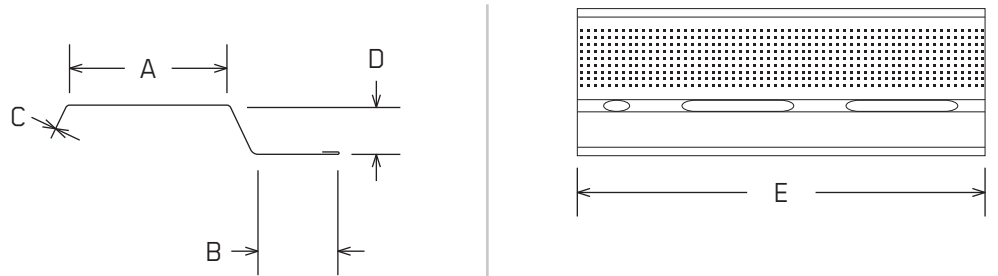

RESILIENT CHANNEL

SPECIFICATION SHEET

Legend:

- A = 1-1/4"
- B = 5/8"
- C = 19 Mils.
- D = 1/2"
- E = 12'

Quebec

418-871-8088

800-871-5818

Boucherville