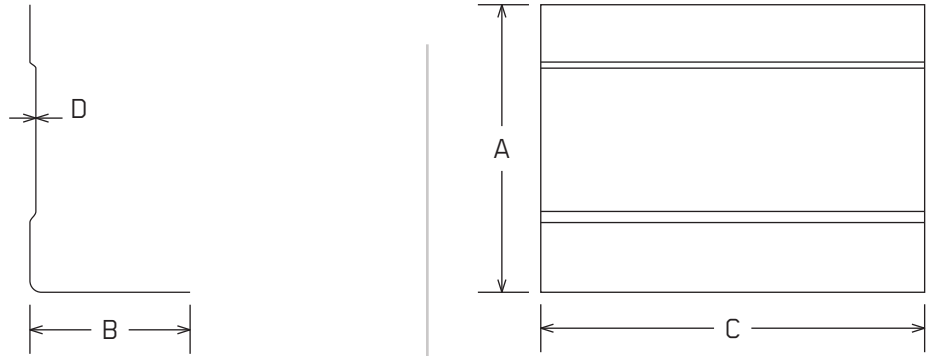

ANGLE

SPECIFICATION SHEET

Legend:

- A = 1-1/2, 2"
- B = 7/8", 1"
- C = 10'
- D = 18, 33 Mils.

Quebec

418-871-8088

800-871-5818

Boucherville