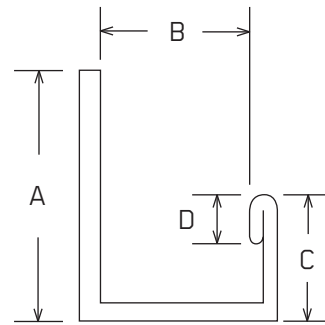

J-TRIM

SPECIFICATION SHEET

Stud in compliance with standards:
ASTM C1047

Legend:

	A	B	C	D
MJ12	1-1/8"	1/2"	1/2"	1/8"
MJ58	1"	5/8"	1/2"	1/8"

Quebec

418-871-8088

800-871-5818